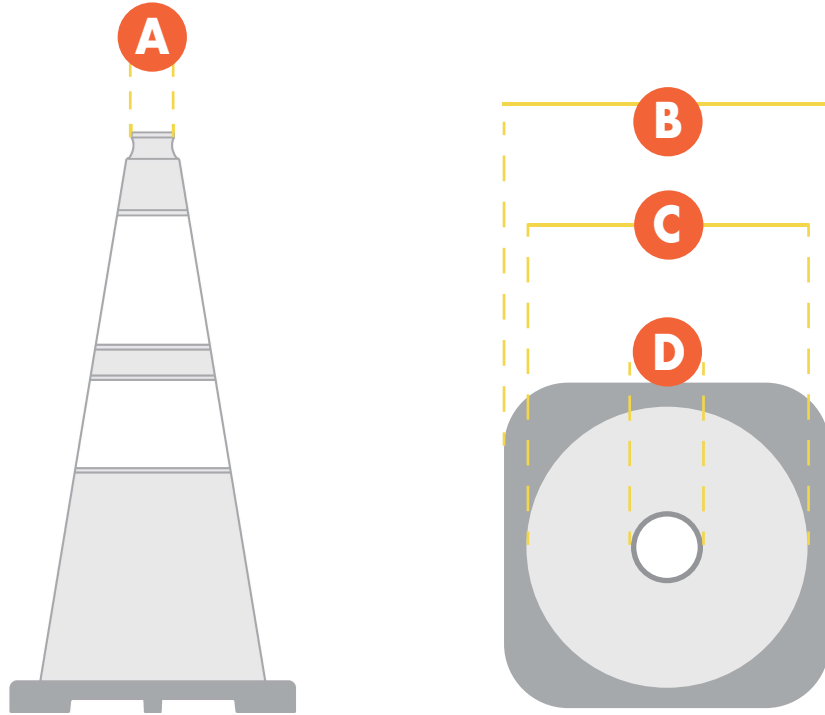

### DIMENSIONS

We use:

**3M**  
Reflective  
Sheeting

Description	Model#	Height	Weight	Color	Reflective Collars	Base Color	A	B	C	D
12" 2lb.	OG122OB	18"	2lb.	Orange	none	Black	1.875"	8.5"	5.5"	2"
12" 2lb.	OG122O4B	12"	2lb.	Orange	(1)4" Collar	Black	1.875"	8.5"	5.5"	2"
18" 3lb.	OG183LB	18"	3lb.	Lime	none	Black	2"	10.5"	7.5"	2"
18" 3lb.	OG183L6B	18"	3lb.	Lime	(1)6" Collar	Black	2"	10.5"	7.5"	2"
18" 3lb.	OG183OB	18"	3lb.	Orange	none	Black	2"	10.5"	7.5"	2"
18" 3lb.w/collar	OG183O6B	18"	3lb.	Orange	(1)6" Collar	Black	2"	10.5"	7.5"	2"
28" 7lb.	OG287OB	28"	7lb.	Orange	none	Black	2"	14.2"	10.5"	2"
28" 7lb.w/collar	OG287O64B	28"	7lb.	Orange	(1)6" (1)4"	Black	2"	14.2"	10.5"	2"
28" 7lb.w/collar	OG287L64B	28"	7lb.	Lime	(1)6" (1)4"	Black	2"	14.2"	10.5"	2"
28" 7lb. Slimw/collar	OG287SO64B	28"	7lb.	Orange	(1)6" (1)4"	Black	1.5"	14"	7.7"	2"
28" 10lb.w/collar	OG2810O64B	28"	10lb.	Orange	(1)6" (1)4"	Black	2"	14.2"	10.75"	2"
28" 10lb. Slimw/collar	OG2810SO64B	28"	10lb.	Orange	(1)6" (1)4"	Black	1.5"	14"	7.7"	2"
36" 10lb.w/collar	OG3610O64B	36"	10lb.	Orange	(1)6" (1)4"	Black	2"	14.7"	11.1"	2"
36" 10lb.w/collar	OG3610L64B	36"	10lb.	Lime	(1)6" (1)4"	Black	2"	14.7"	11.1"	2"
36" 12lb.	OG3612OB	36"	12lb.	Orange	none	Black	2"	14.75"	10.875"	2"
36" 12lb. Org	OG3612O64O	36"	12lb.	Orange	(1)6" (1)4"	Orange	2"	14.75"	10.875"	2"
36" 12lb.w/collar	OG3612O64B	36"	12lb.	Orange	(1)6" (1)4"	Black	2"	14.75"	10.875"	2"